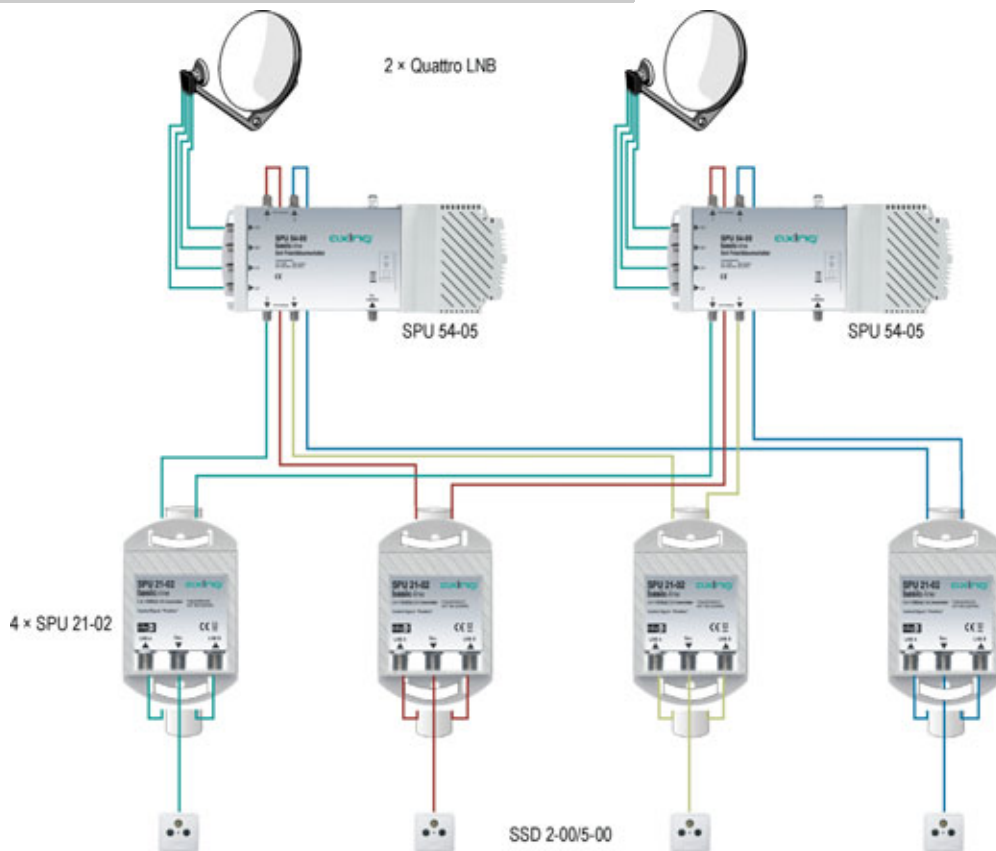

SPU 21-02

2 in 1 DiSEqC-Relais zum Anschluss eines Receivers an 2 Universal-Single-LNBs.
 2 in 1 DiSEqC relays for connection of a receiver to 2 Universal Single LNBs.

SPU 21-02

2 in 1 DiSEqC-Relais zur Kombination zweier SPU 54-05 Multischalter.
 2 in 1 DiSEqC relays for combination of two SPU 54-05 multiswitches.