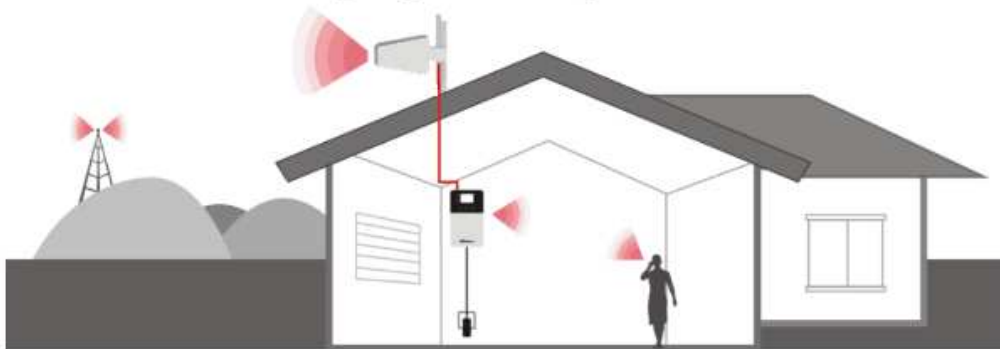

Standard Kit with Inbuilt Antenna

Coverage up to 500 sq.m.

+ 1 Panel/ Omni Kit

Coverage up to 800 sq.m.

+ 2 Panel/ Omni Kits (inbuilt antenna gets disabled)

Coverage up to 1000 sq.m

Installation Examples

Standard Kit (coverage up to 500 sq.m)

1-Outdoor directional antenna

2-50ft (15.2m) Hiboost200 cable

3-Booster with built-in indoor antenna

Standard Kit + up to 2 optional Panel or Omni Kits (+1/2 indoor panel/omni antenna – coverage up to 1000 sq.m.)